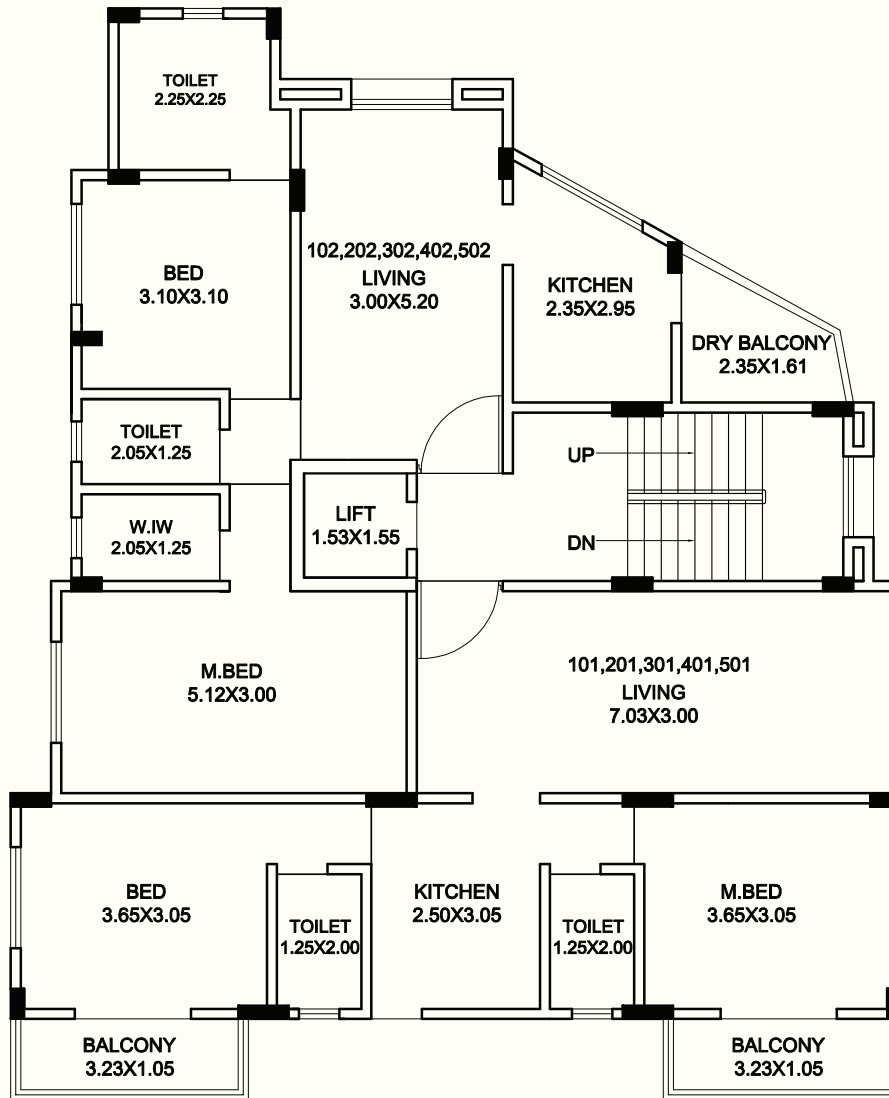

FLAT NO	CARPET	BALCONY	TOTAL	ADD 35%	SALEABLE
101 TO 501	62.84	11.82	74.66	26.13	100.79
102 TO 502	64.15	4.16	68.31	23.90	92.21

TYPICAL 1<sup>ST</sup> TO 5<sup>TH</sup> FLOOR PLAN